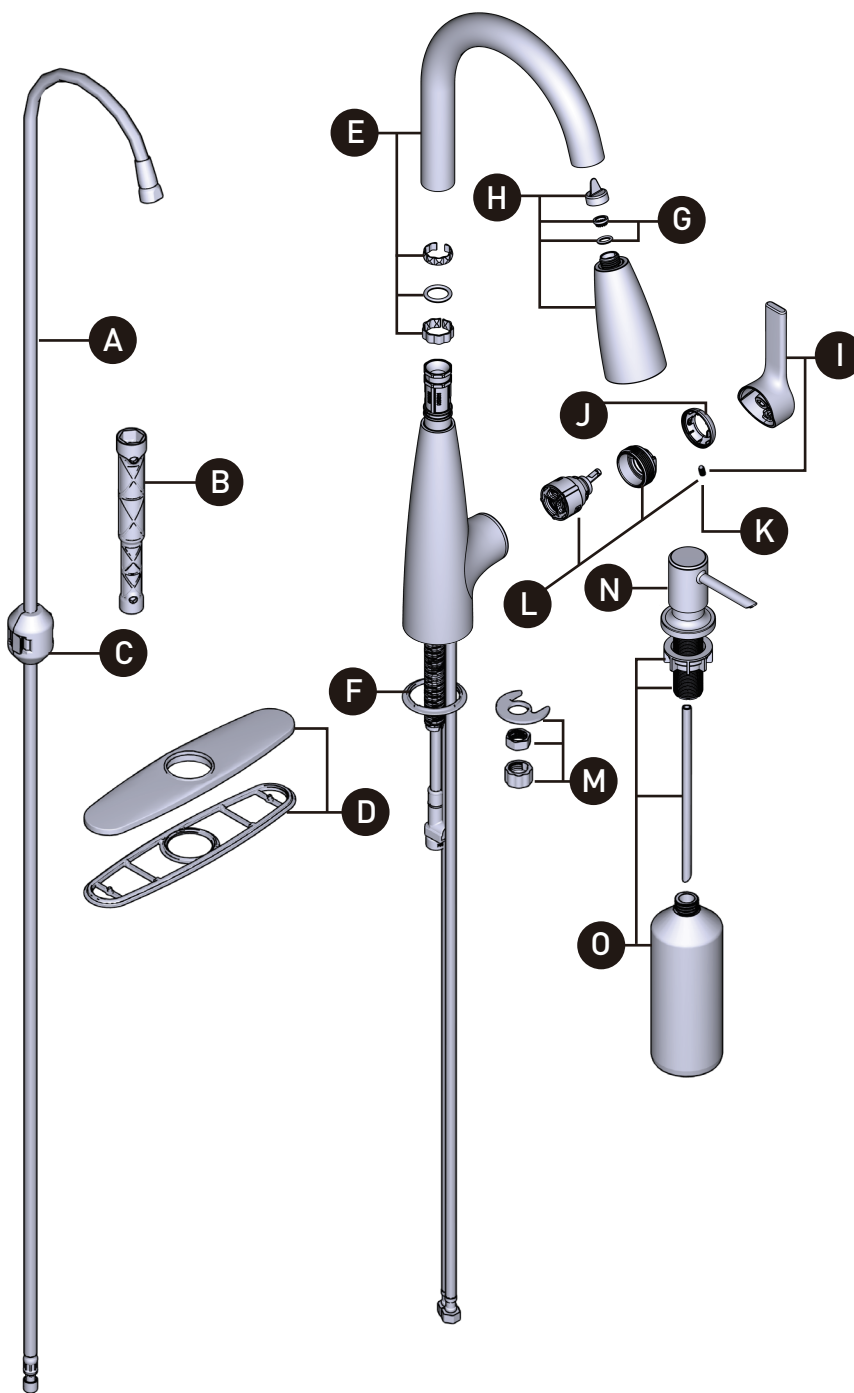

## Illustrated Parts

### Haelyn™

Single-Handle High Arc Pulldown Kitchen Faucet

**MODEL**

87627  
87627SRS  
87627BL

**FINISH**

Chrome  
Spot Resist Stainless  
Matte Black

## ORDER BY PART NUMBER

ID	kit Description	kit Number	Finish
A	Hose Kit	150259	N/A
B	Installation Tool	118305	N/A
C	Hose Weight	125989	N/A
D	Escutcheon Kit	141002	Chrome
		141002SRS	Spot Resist Stainless
		141002BL	Matte Black
E	Spout Tube Kit	176077	Chrome
		176077MSRS	Spot Resist Stainless
		176077BL	Matte Black
F	Deck Gasket	143338	For Chrome and Spot Resist Stainless
		143338BL	Matte Black
G	O-Ring & Screen Washer Kit	141025	N/A
H	Wand Kit	190443	Chrome
		190443SRS	Spot Resist Stainless
		190443BL	Matte Black
I	Handle Kit	210116	Chrome
		210116SRS	Spot Resist Stainless
		210116BL	Matte Black
J	Dome Kit	160660	Chrome
		160660SRS	Spot Resist Stainless
		160660BL	Matte Black
K	Set Screw (Requires 3/32" hex key)	155023	N/A
L	Replacement Cartridge, Cart.Nut & Set Screw	160657	N/A
M	Mounting Hardware	192155	N/A
N	Soap Dispenser	171172	Chrome
		171172MSRS	Spot Resist Stainless
		171172BL	Matte Black
O	Underdeck Kit	344113	N/A